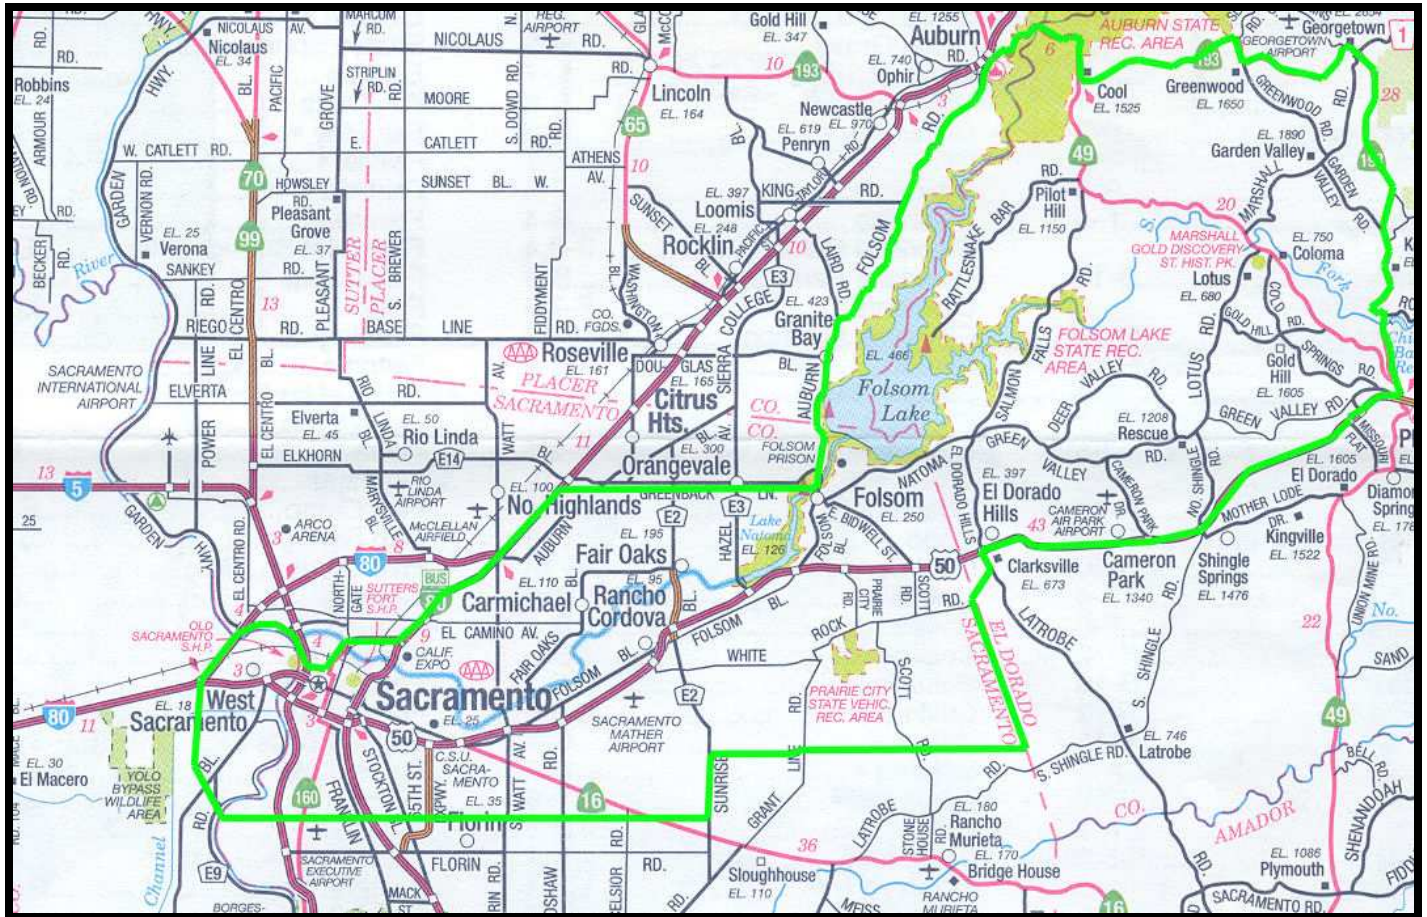

River Park Youth Baseball League
Northern California Babe Ruth District 7
Boundary Map

Northern Boundary: Hwy. 80 to Madison Ave. to Auburn Folsom Rd. to Hwy. 193

Southern Boundary: Begins at the Yolo/Sacramento County Line. East to Hwy. 99 and east on 47th Ave. to Sunrise. North on Sunrise then east to the Sacramento/El Dorado County Line.

Western Boundary: West Sacramento City Limit

Eastern Boundary: Hwy. 193